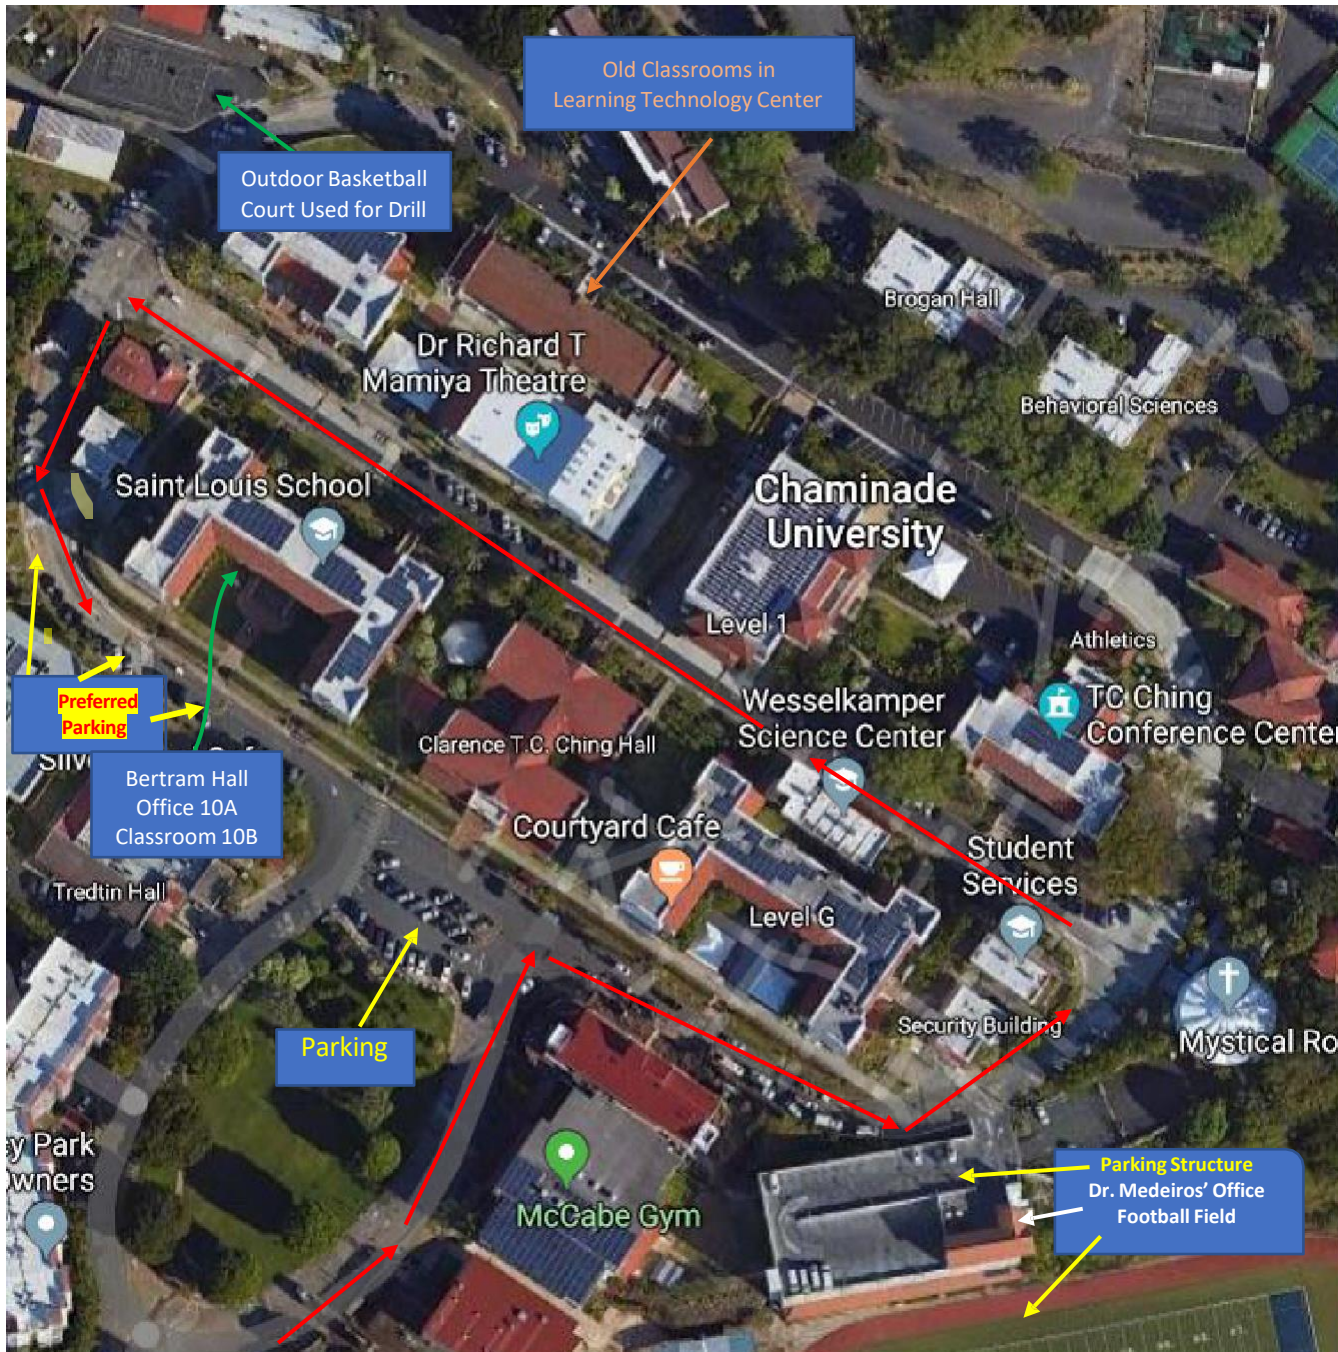

Satellite Map of Chaminade University – St. Louis School Campus (Updated 230726)
77th St. Louis Crusaders Composite Squadron is in Bertram Hall

South East Corner Bertram Hall

Blow-up of Entrances to Bertram Hall

Entrance A

Entrance B

**In Bertam Hall Directions to
77th Office & Classrooms at
St. Louis School
3142 Waialae Ave, Honolulu, HI 96816**

Entrance A

- 1. Go through the above door labeled Entrance A and walk almost to the end.**
- 2. Turn right at the first hallway. There are some stairs going up on the left.**
- 3. After you turn right, our Office is the first one on the left side, Room 10A.**
- 4. We also use Classroom 10C to the right of 10A and have access to 10D.**